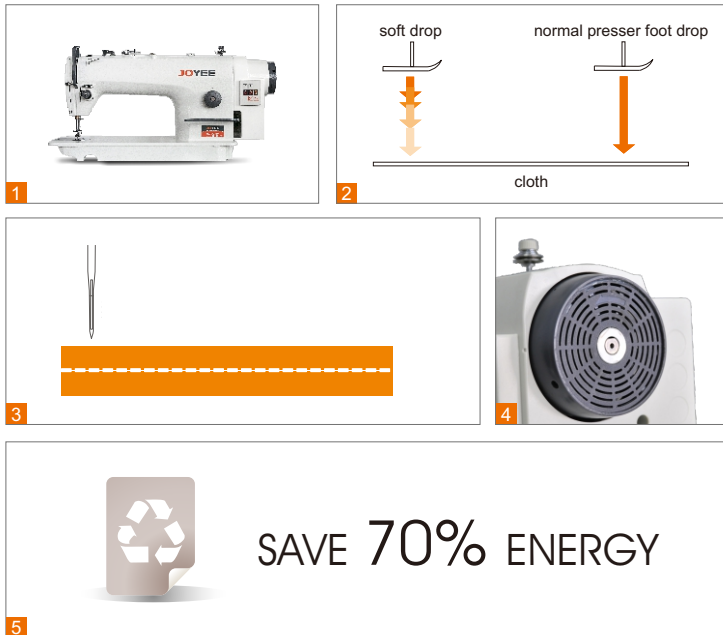

JY-A720G-BD SERIES

DIRECT DRIVE SINGLE NEEDLE MACHINE

JOYEE

SEWING MACHINE

1. **1** Mechatronics, no plug, easy installed, easy transportation.
2. **2** Presser foot soft drop function can prevent high-grade fabric from damaging.
3. **3** Accurate needle position, beautiful sewing stitch.
4. **4** Dustproof and heat dissipation.
5. **5** Save 70% electricity consumption, environmental.

Technical Specifications

Model	JY-A720G-BD/01	JY-A720G-5-BD/01	JY-A720H-5-BD/01
Sewing material	Normal material	Heavy material	Heavy material
Max.sewing speed	5000rpm	3500rpm	3500rpm
Max.needle gauge	5mm	5mm	7mm
Lifting height of presser foot		10mm (Standard) 13mm (Max.)	
Needle type	DBX1 9# -18#	DPX5 16# -18#	DPX5 20# -23#
Lubrication oil		10# White oil	
Motor power		220V/550W	

Specification of the new model

JY	A720	G	5	BD	OI
		Hook type	Appliaction	Automation type	Generation of control system
		Blank: Japanese hook	Blank: Light,medium material	BD: Simple direct drive	
		G: Chinese hook	5: Heavy material		
		H: Japanese large hook			
		HG: Chinese large hook